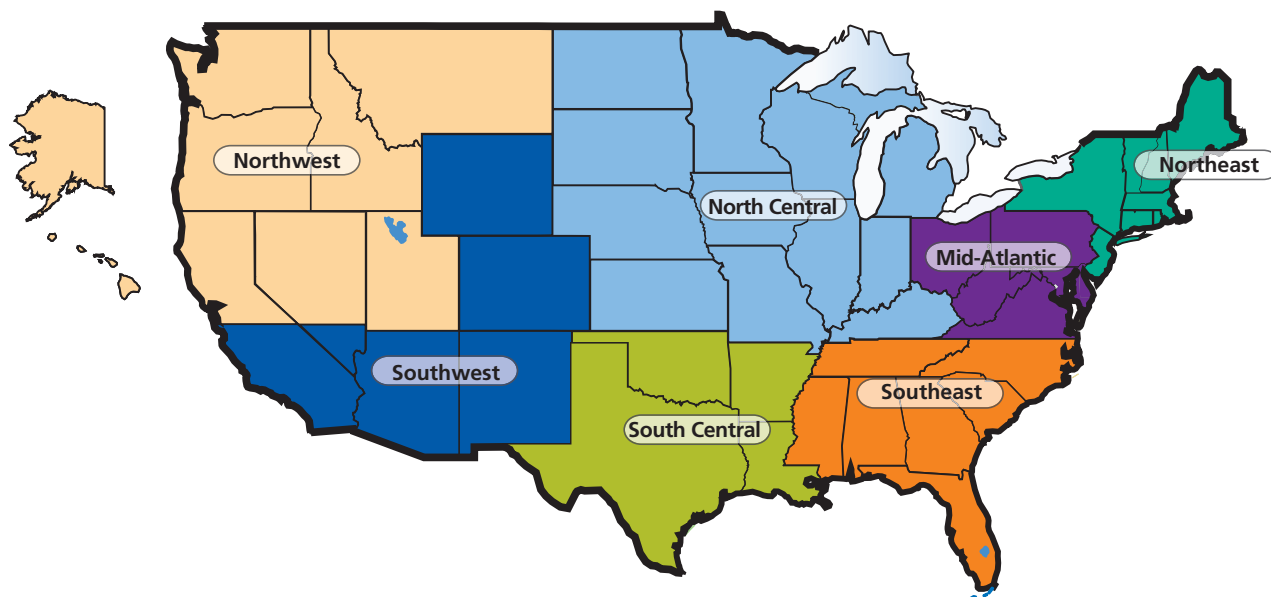

Healthcare territories and contacts

Northeast and Mid-Atlantic Regions

One Liberty Plaza
New York, NY 10006

Regional Vice President
Greg Hamlin
212-553-5327
gregory.hamlin@zurichna.com

Senior Risk Consultant
Mary Steffany
212-553-5324
mary.steffany@zurichna.com

Southeast Region

3003 Summit Blvd., Suite 1800
Atlanta, GA 30319

Regional Vice President
Brian McDevitt
404-851-3424
brian.mcdevitt@zurichna.com

Senior Risk Consultant
Sue Wedemeyer
404-851-3422
sue.wedemeyer@zurichna.com